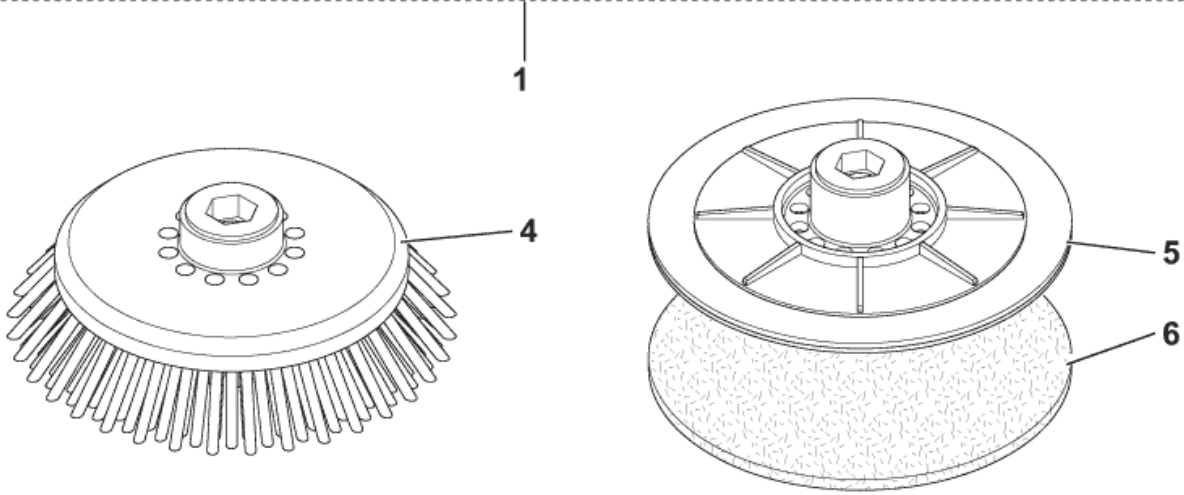

BRUSHES - SQUEEGEE DECK

CA 331

23-07-2009

Part List ID
CA33105

11

BRUSHES - SQUEEGEE DECK

CA 331

23-07-2009

Part List ID
CA33105

12

Pos	Part no.	Qty	Description	EAN
1	9097432000	1	DECK BRUSH KIT	5711140133
2	9097542000	1	BLADES PU KIT 385MM/15	5711140000
3	9097434000	1	ROLLER DECK KIT	5711140133
4	9097242000	2	BRUSH D.165 PPL 0.4 PROLITE	5711140000
4	9097543000	2	BRUSH D.165 PPL 0.5 PROLE	ACCESSORY 5711140000
5	9097243000	2	PAD HOLDER	ACCESSORY 5711140000
6	72500221	1	PAD 5 PCS 165MM WHITE	ACCESSORY
6	72500222	1	PAD 5 PCS 165MM RED	ACCESSORY
6	72500223	1	PAD 5 PCS 165MM BROWM	ACCESSORY