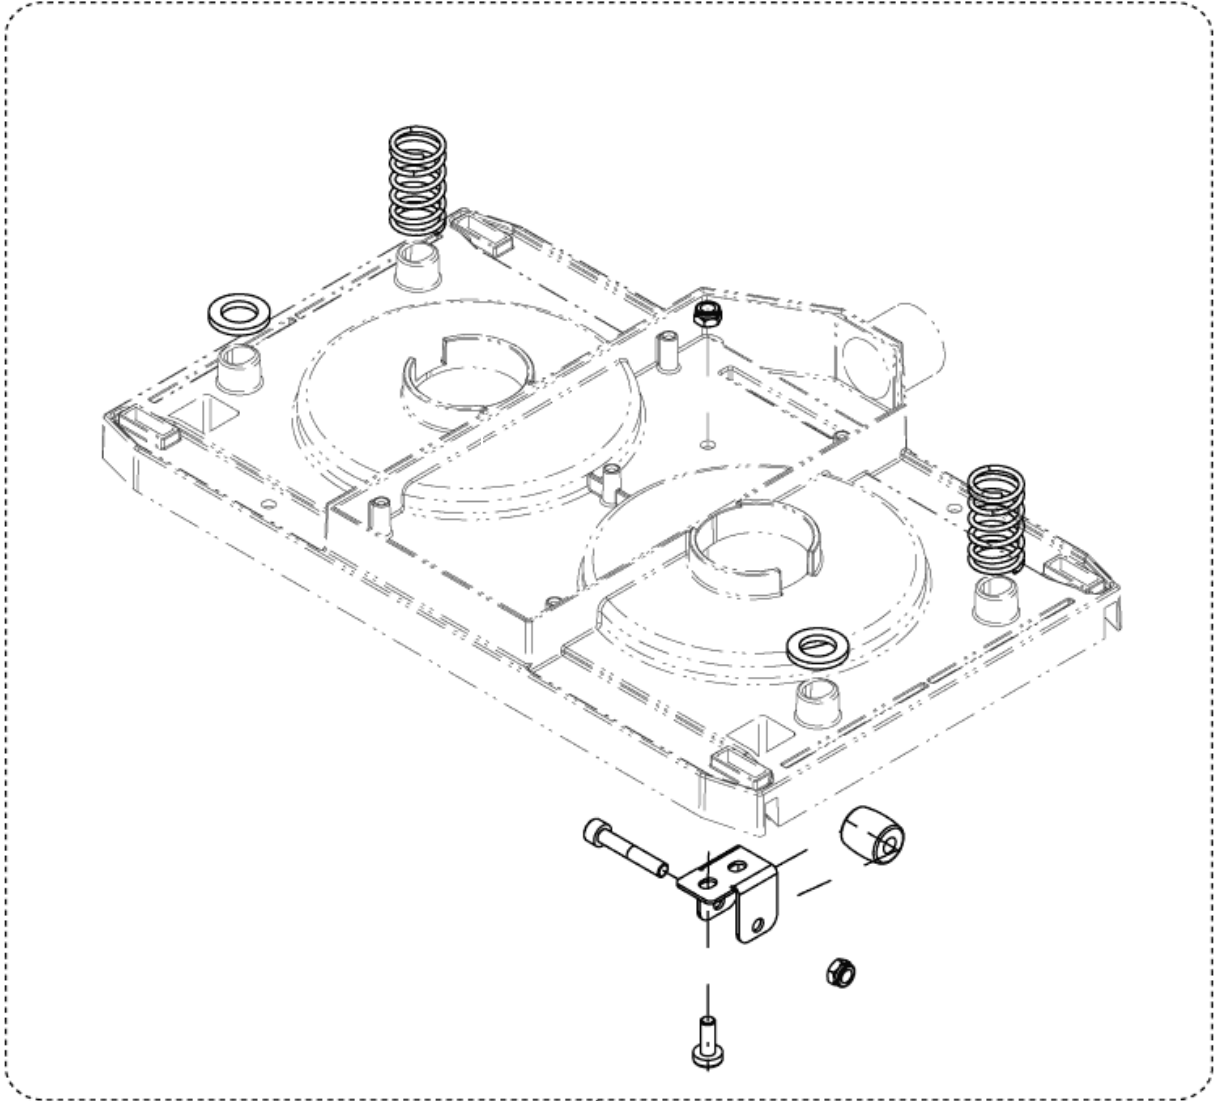

RECOMMENDED SPARE PARTS

CA 331

23-07-2009

Part List ID CA33108

18

Pos	Part no.	Qty	Description	EAN
1	9097242000	2	BRUSH D.165 PPL 0.4 PROLITE	5711140000
2	9097542000	1	BLADES PU KIT 385MM/15	5711140000
3	9097251000	1	GASKET VACUUM MOTOR	5711140133
4	9097591000	1	HANDLE KIT	5711140134
5	909 5719 000	2	BRUSH CARBON	5711140123
6	9097245000	1	BELT FLAT 1060 MAXIFLEX	5711140133
7	L08603126	1	FILTER SOLUTION	5711140013
8	9098030000	1	HOSE VACUUM BLACK L.400MM	5711140138
9	9097253000	1	HOSE SQUEEGEE VACUUM BLACK	5711140133
10	9097434000	1	ROLLER DECK KIT	5711140133
11	9097439000	1	PANEL CONTROL W/DECAL KIT	5711140133
12	9097244000	1	MOTOR ELECTRIC 100W 230V	5711140133
13	9097503000	1	MOTOR ELECTRIC 100W 115V	5711140134
14	9097280000	1	CAPACITOR 5UF	5711140133
15	9097506000	1	CAPACITOR 20UF	5711140134
16	9097261000	1	PUMP WATER 230 V 30W	5711140133
17	9097262000	1	PUMP WATER 110 V 30W	5711140133
18	9097277000	1	VALVE ONE-WAY	5711140133
19	9097250000	1	GASKET VACUUM MOTOR	5711140133
20	9097440000	1	WHEELS KIT	5711140133

SUPPORT ROLLER KIT

CA 331

23-07-2009

Part List ID CA33109

19

1