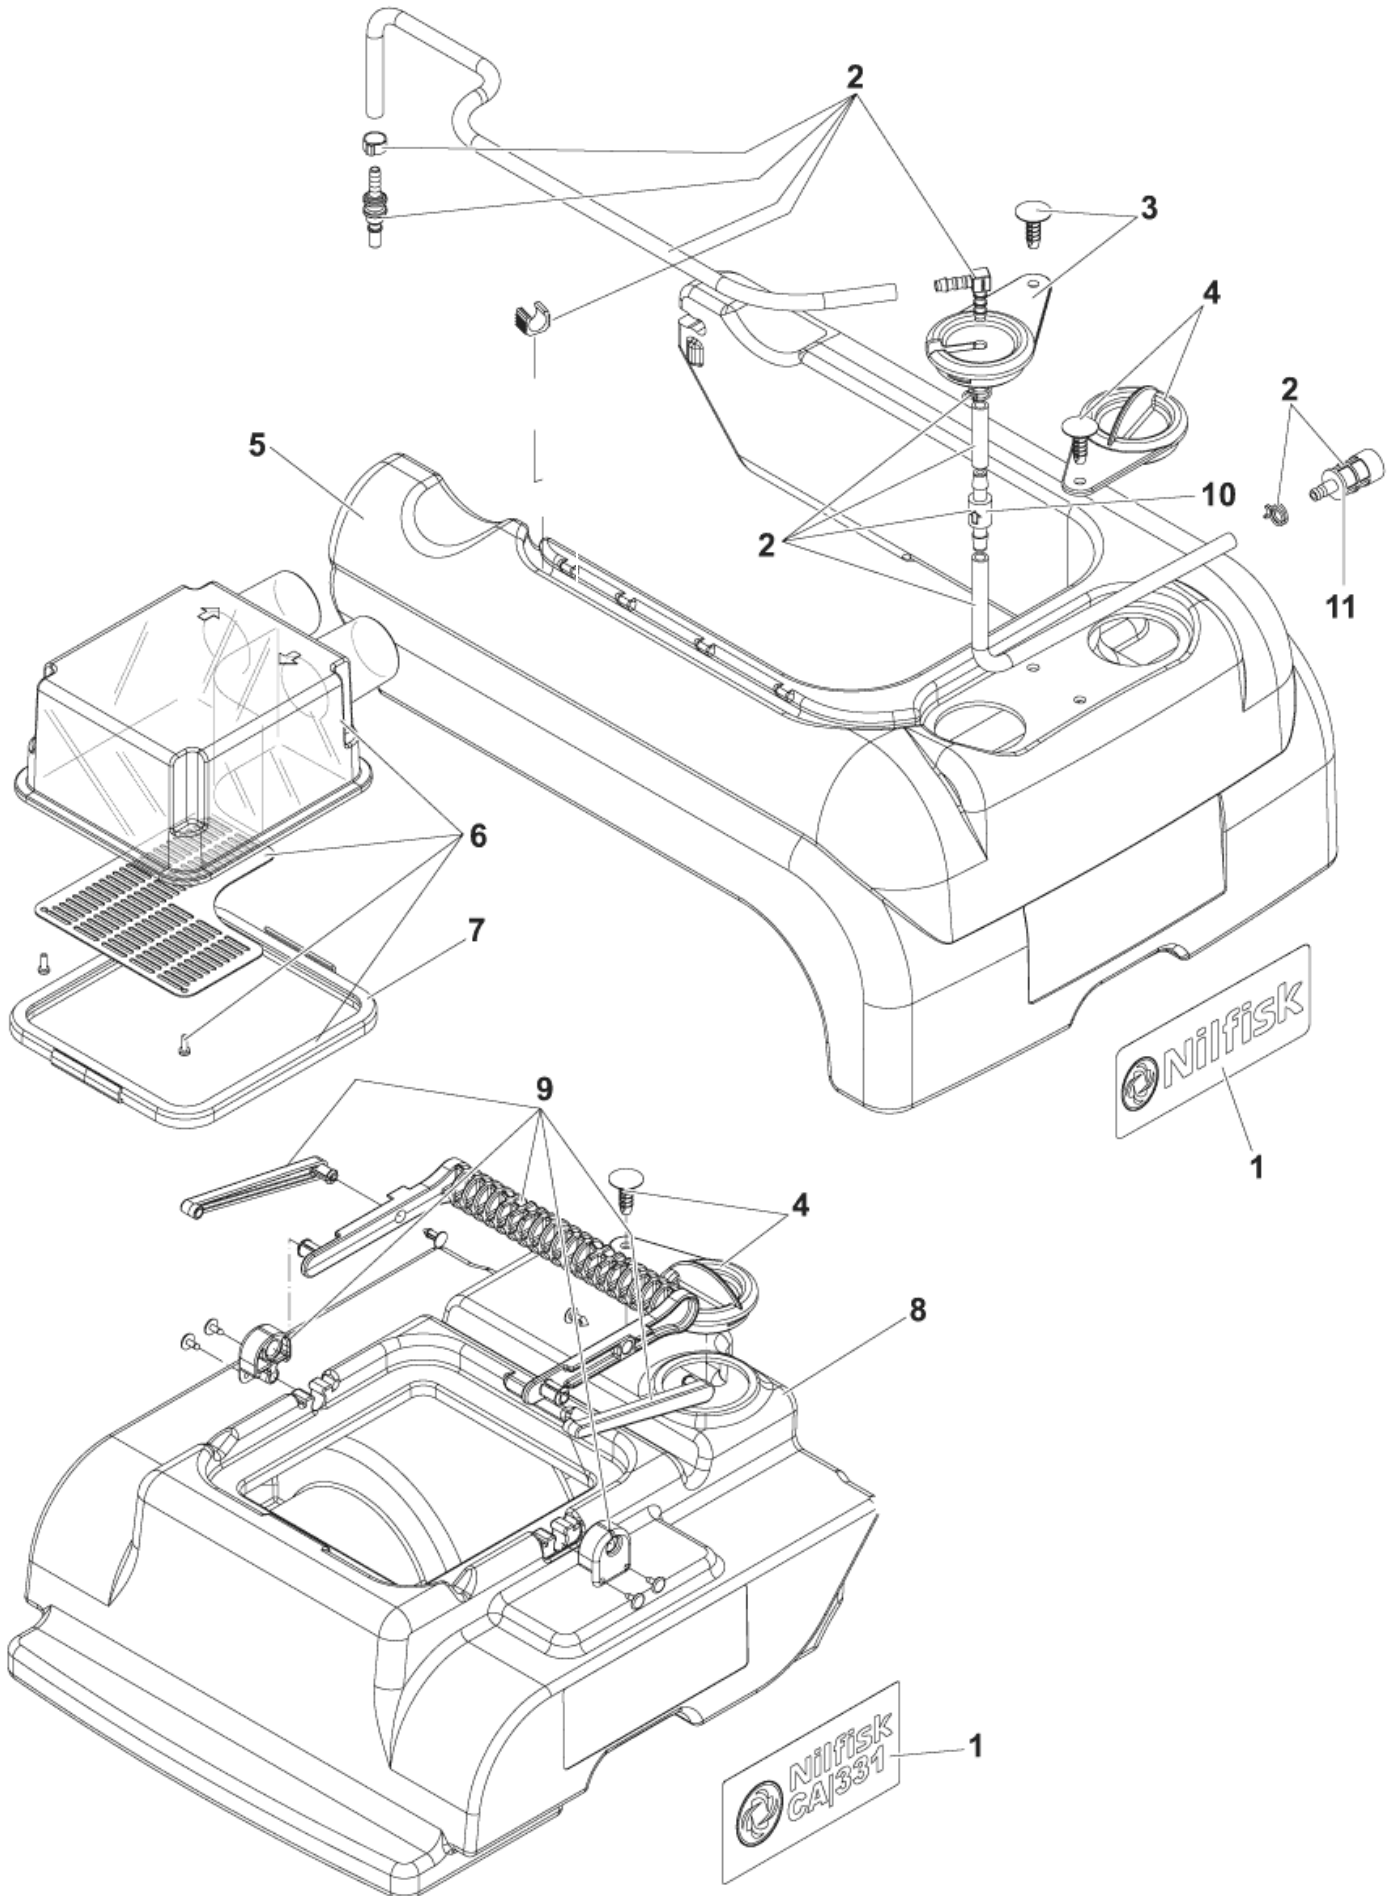

TANKS SYSTEM

CA 331

23-07-2009

Part List ID
CA33101

3

TANKS SYSTEM

CA 331

23-07-2009

Part List ID
CA33101

4

Pos	Part no.	Qty	Description	EAN
1	9097430000	1	DECALS KIT CA331	5711140133
2	9097438000	1	VACUUM SOLUTION KIT	5711140133
3	9097516000	1	CAP TANK KIT	5711140134
4	9097515000	2	CAP TANK KIT	5711140134
5	9097217000	1	TANK SOLUTION	5711140133
6	9097441000	1	COVER TANK KIT	5711140133
7	9097236000	1	GASKET TANK COVER	5711140133
8	9097218000	1	TANK RECOVERY	5711140133
9	9097591000	1	HANDLE KIT	5711140134
10	9097277000	1	VALVE ONE-WAY	5711140133
11	L08603126	1	FILTER SOLUTION	5711140013