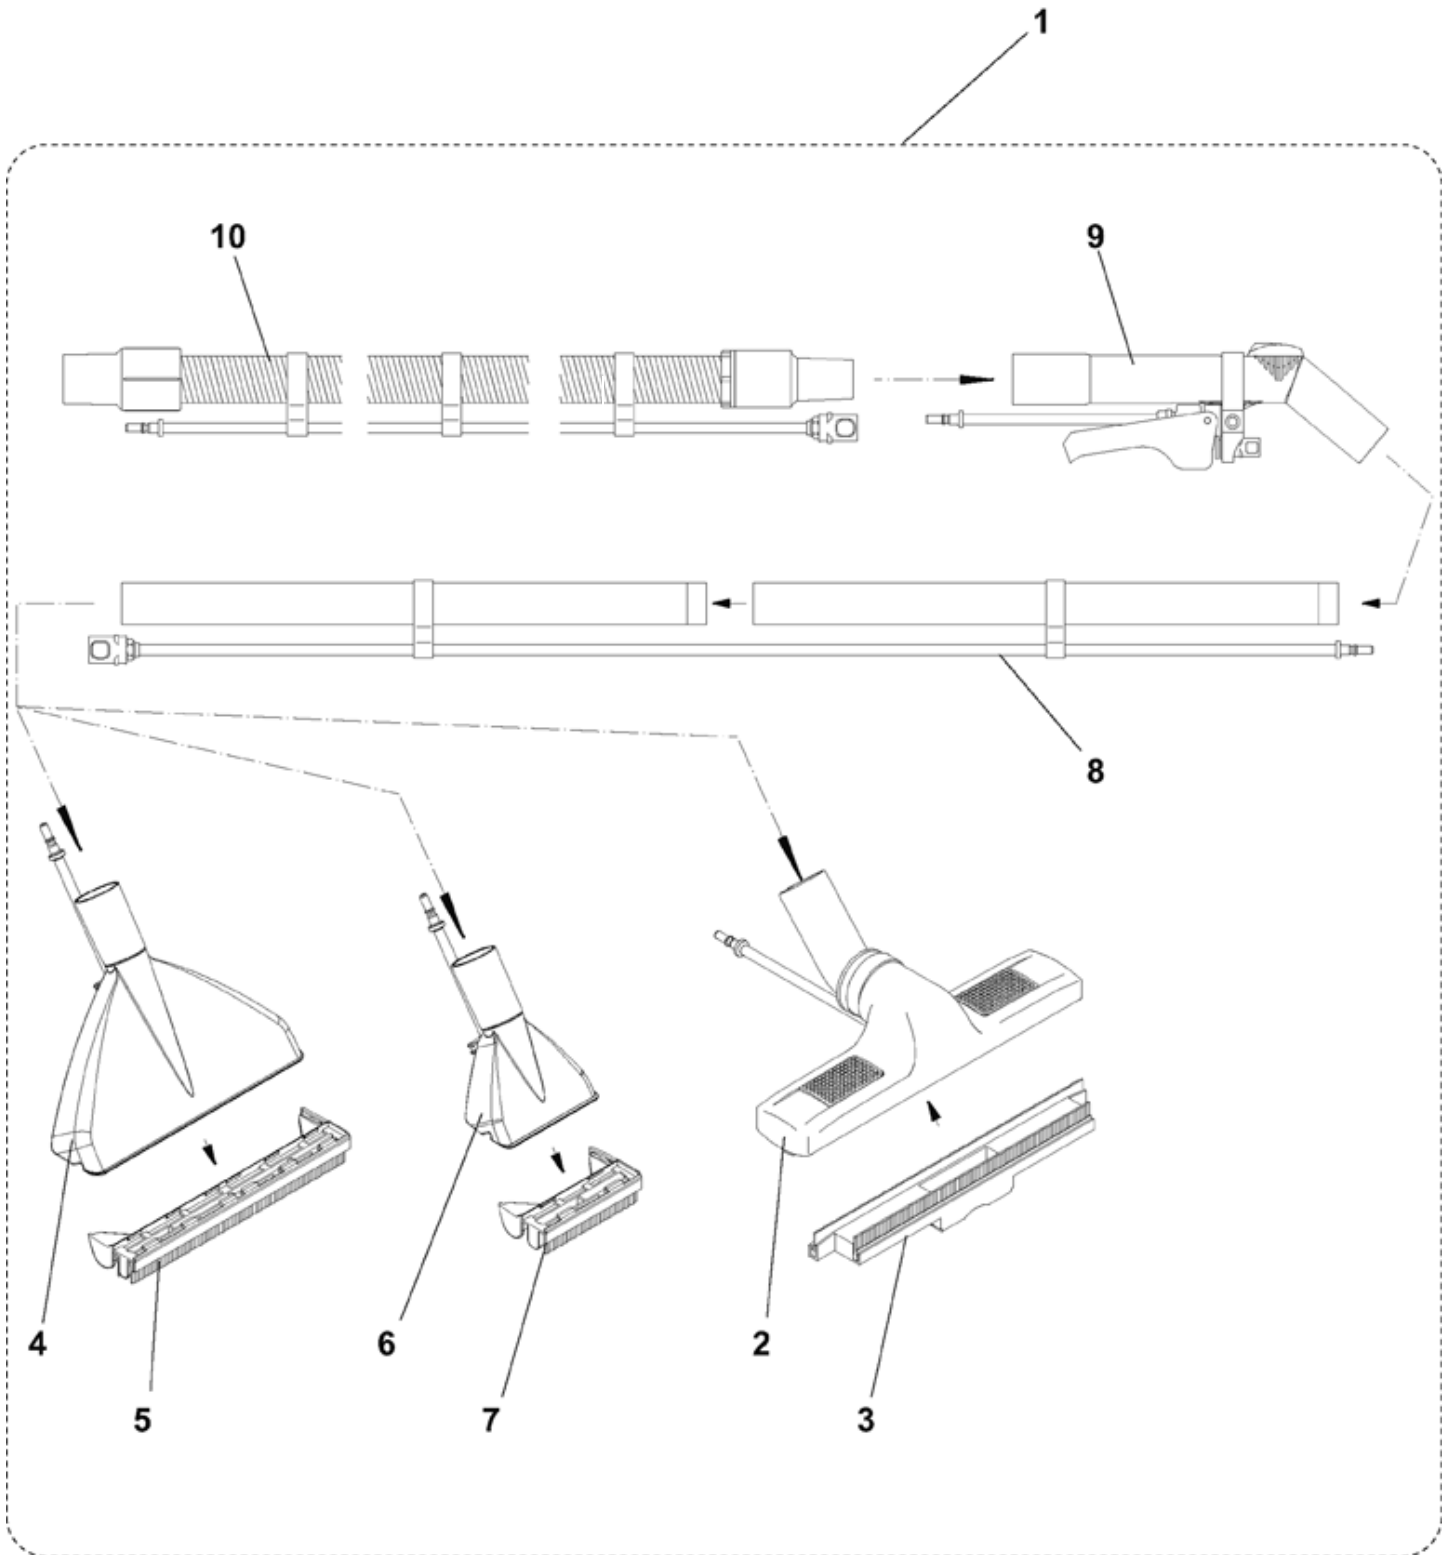

ACCESSORY - CARPET KIT

CA 331

23-07-2009

Part List ID CA33107

15

ACCESSORY - CARPET KIT

CA 331

23-07-2009

Part List ID

CA33107

16

Pos	Part no.	Qty	Description	EAN
0	9098304000	1	NOZZLE SPRAY	7319519676
1	9097575000	1	CARPET/HARD FLOOR KIT	5715492039
2	9097566000	1	NOZZLE D13	5711140134
3	9097567000	1	FRAME RUBBERS D.13	5711140134
4	9097568000	1	NOZZLE 230	5711140134
5	9097569000	1	FRAME RUBBERS 230MM	5711140134
6	9097570000	1	NOZZLE 100	5711140134
7	9097571000	1	FRAME RUBBERS 100MM	5711140134
8	9097572000	2	EXTENSION HOSE	5711140134
9	9097573000	1	HANDLE D2	5711140134
10	9097574000	1	HOSE MT.3	5711140134