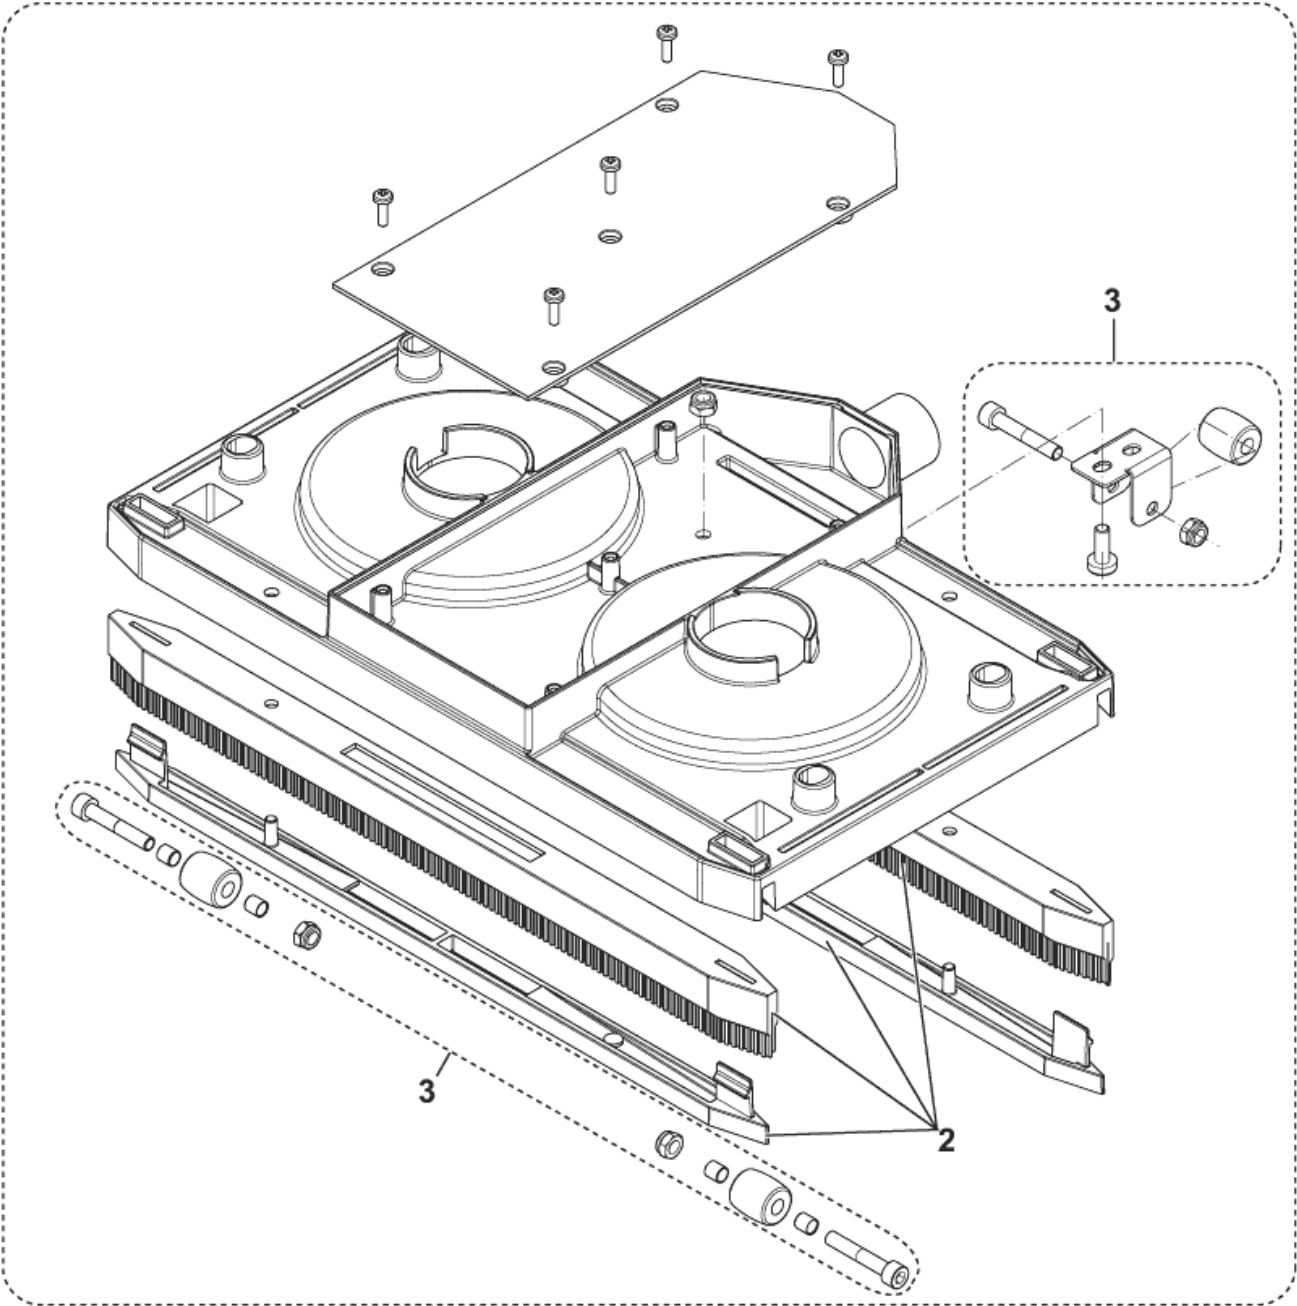

BRUSHES - SQUEEGEE DECK

CA 331

23-07-2009

Part List ID
CA33105

11

BRUSHES - SQUEEGEE DECK

CA 331

23-07-2009

Part List ID
CA33105

12

Pos	Part no.	Qty	Description	EAN
1	9097432000	1	DECK BRUSH KIT	5711140133
2	9097542000	1	BLADES PU KIT 385MM/15	5711140000
3	9097434000	1	ROLLER DECK KIT	5711140133
4	9097242000	2	BRUSH D.165 PPL 0.4 PROLITE	5711140000
4	9097543000	2	BRUSH D.165 PPL 0.5 PROLE	ACCESSORY 5711140000
5	9097243000	2	PAD HOLDER	ACCESSORY 5711140000
6	72500221	1	PAD 5 PCS 165MM WHITE	ACCESSORY
6	72500222	1	PAD 5 PCS 165MM RED	ACCESSORY
6	72500223	1	PAD 5 PCS 165MM BROWM	ACCESSORY