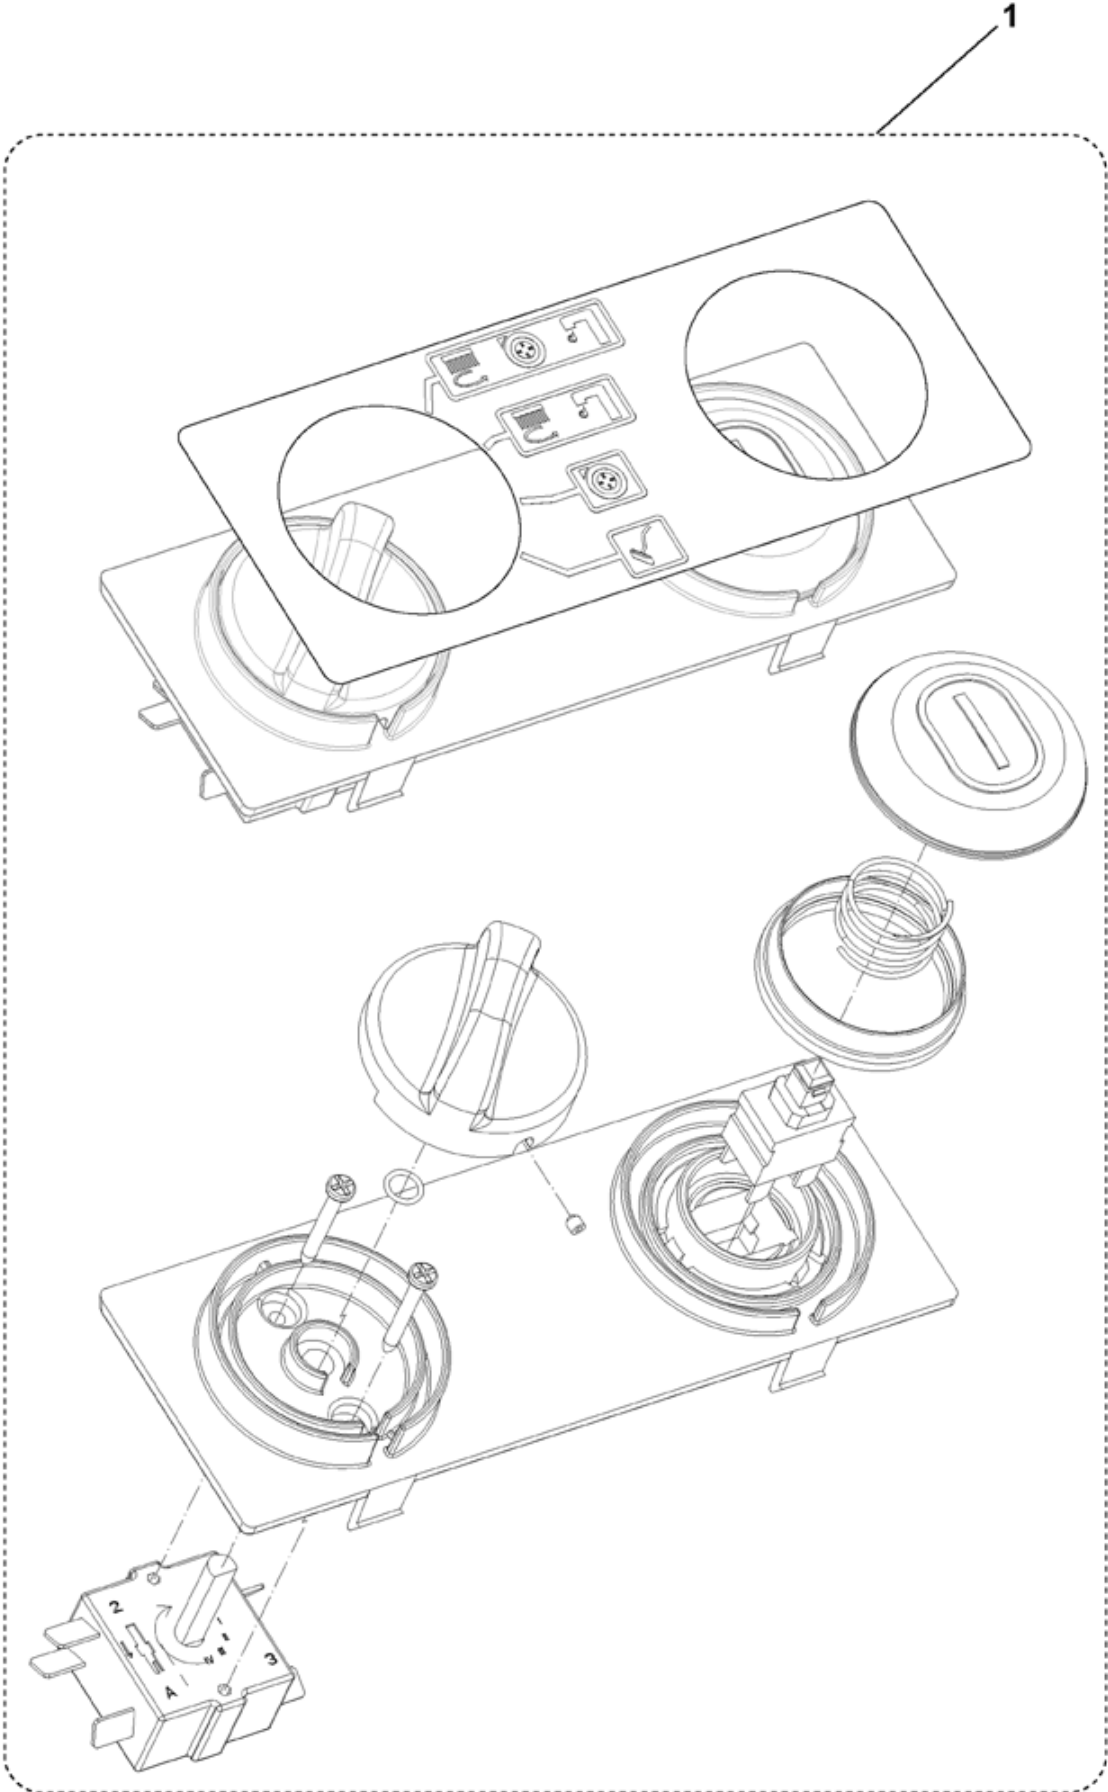

CONTROL PANEL SYSTEM

CA 331

23-07-2009

Part List ID
CA33106

13

CONTROL PANEL SYSTEM

CA 331

23-07-2009

Part List ID CA33106

14

Pos	Part no.	Qty	Description	EAN
0	9097301000	1	HARNESS MACHINE EU	5711140133
0	9097507000	1	HARNESS MACHINE UL	5711140134
1	9097439000	1	PANEL CONTROL W/DECAL KIT	5711140133